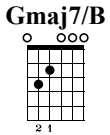

Done For me

Charlie Puth

Arr by C.Gauche

Bm7
7 2 4 4 4

Bm6
6 2 1 3 3

G7M/B
7 1 4 3 1 1

C#m11
7 2 3 4 1

F#7
7 3 2 4 1

Done For Me

Charlie Puth

♩ = 120

Capo fret 7

1

2

T	0	X	X	0	X	X	0	X	X	0	X	X	0	0	0	X	X	0	X	X	0	X	X	0	X	X	0	0
A	0	X	X	0	X	X	0	X	X	0	X	X	0	0	0	X	X	0	X	X	0	X	X	0	X	X	0	0
B	2	X	X	2	X	X	2	X	X	2	X	X	2	2	2	X	X	2	X	X	2	X	X	2	X	X	2	2
	0			2			2			2			2	2	0	4		4			4			4			4	4